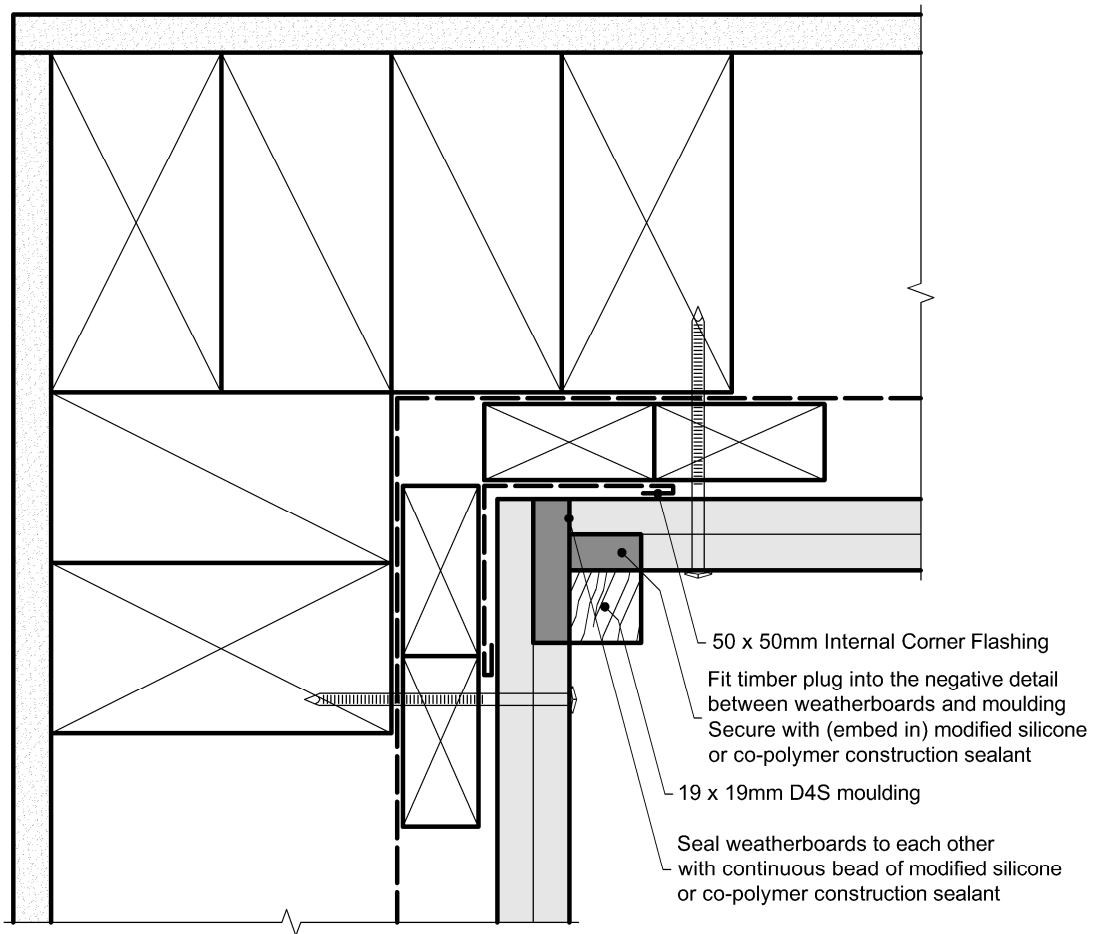

Internal 90° Corner Details Boxed Corner

Note: Refer to the Rusticated Cavity System Installation Manual for full details