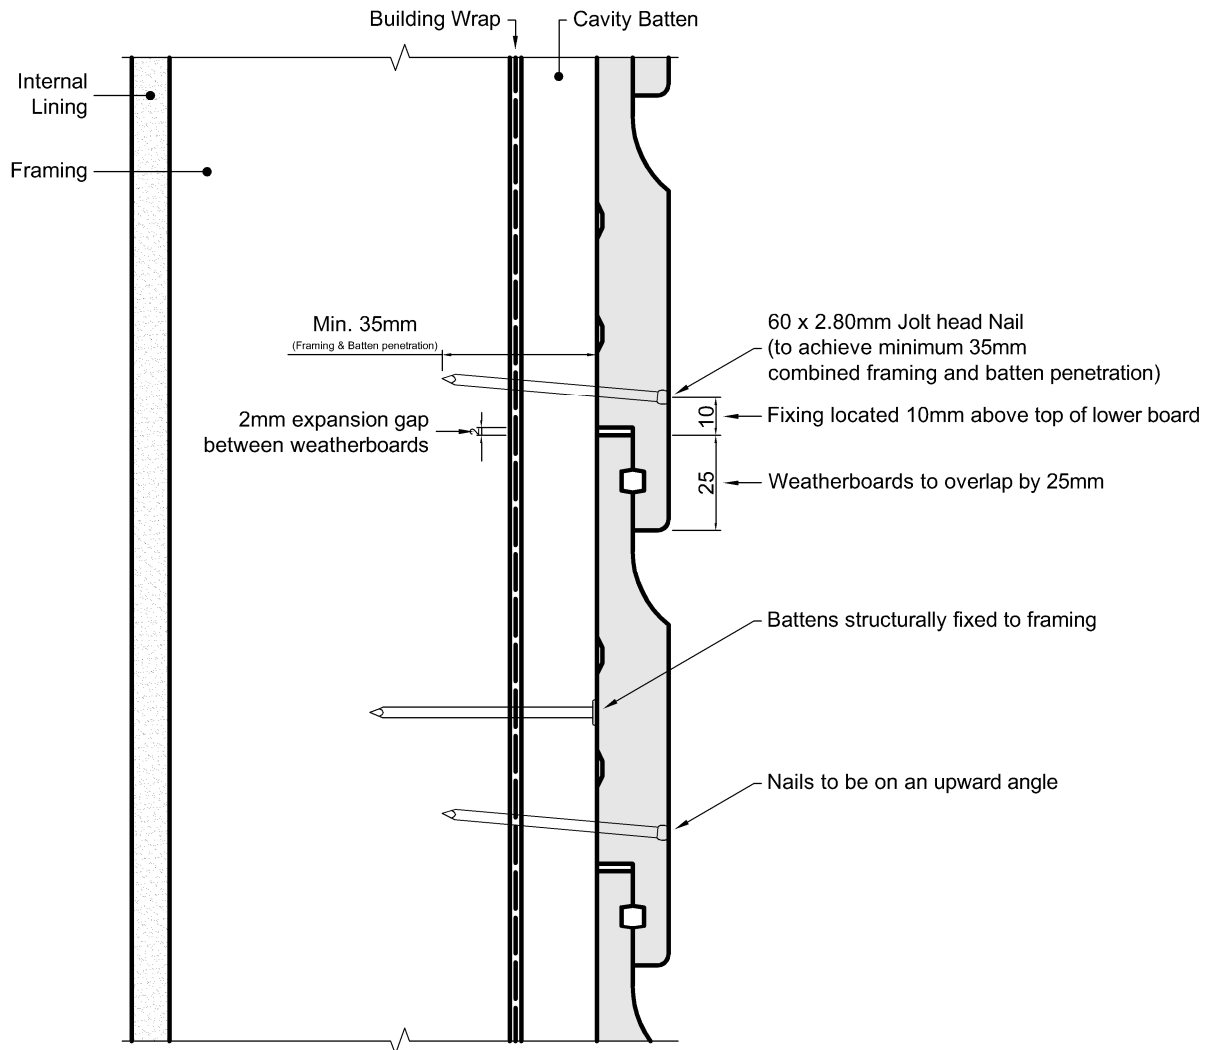

# Fixing Details - Painted Weatherboards with Structural Cavity Battens

*Note: Refer to the Rusticated Cavity System Installation Manual for full details*