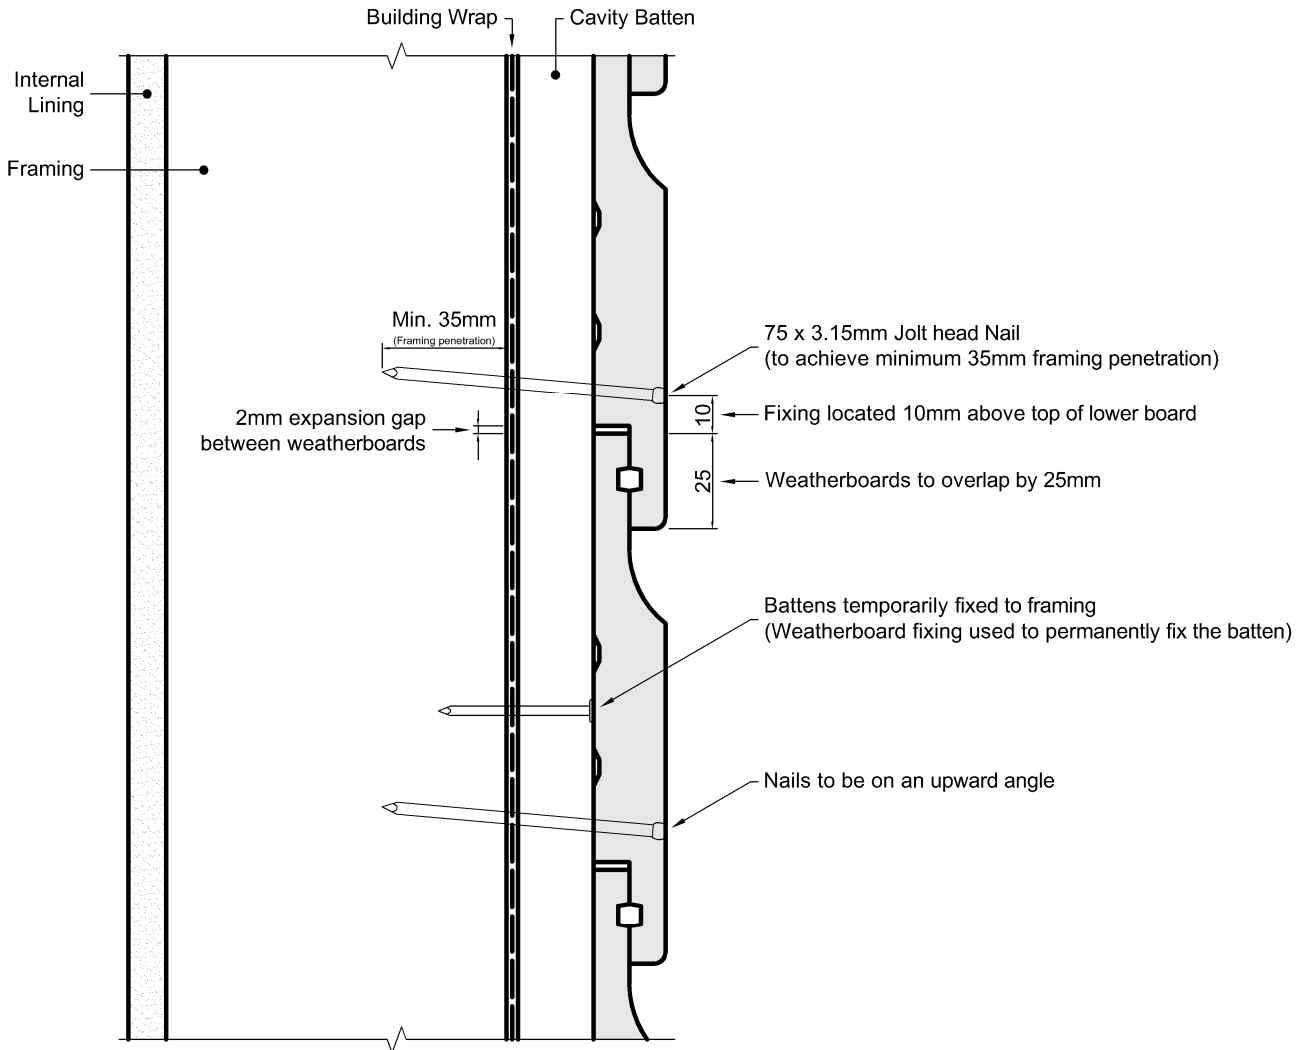

Fixing Details - Painted Weatherboards with Packer Cavity Battens

Note: Refer to the Rusticated Cavity System Installation Manual for full details