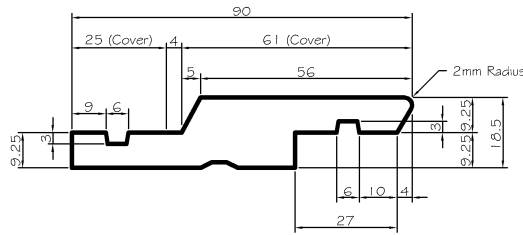

# Accoya & WR Cedar Rusticated Weatherboard Profiles P835, P836 & P837

**P837: 90 x 18.5mm**  
Double Splay Rusticated Weatherboard

**P835: 140 x 18.5mm**  
Double Splay Rusticated Weatherboard

**P836: 190 x 18.5mm**  
Double Splay Rusticated Weatherboard