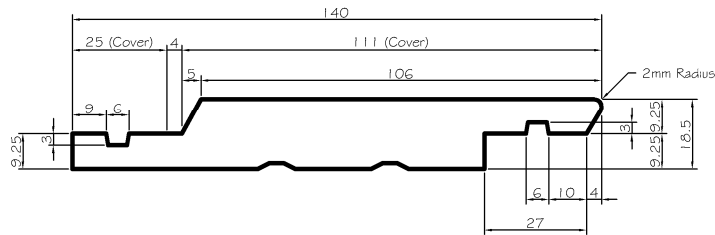

# Accoya & WR Cedar Rusticated Weatherboard Profiles P835, P836 & P837

**P837: 90 x 18.5mm**  
Double Splay Rusticated Weatherboard

**P835: 140 x 18.5mm**  
Double Splay Rusticated Weatherboard

**P836: 190 x 18.5mm**  
Double Splay Rusticated Weatherboard