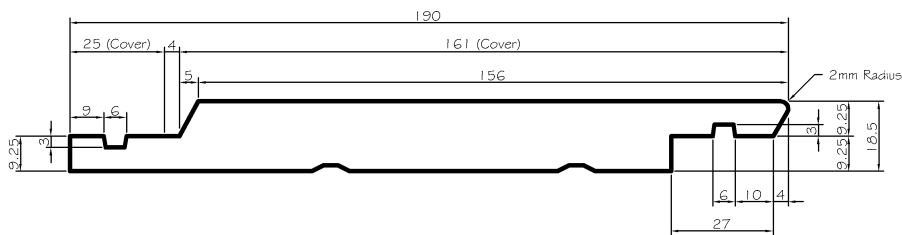

# Accoya & WR Cedar Rusticated Weatherboard Profiles P835, P836 & P837

**P837: 90 x 18.5mm**  
Double Splay Rusticated Weatherboard

**P835: 140 x 18.5mm**  
Double Splay Rusticated Weatherboard

**P836: 190 x 18.5mm**  
Double Splay Rusticated Weatherboard