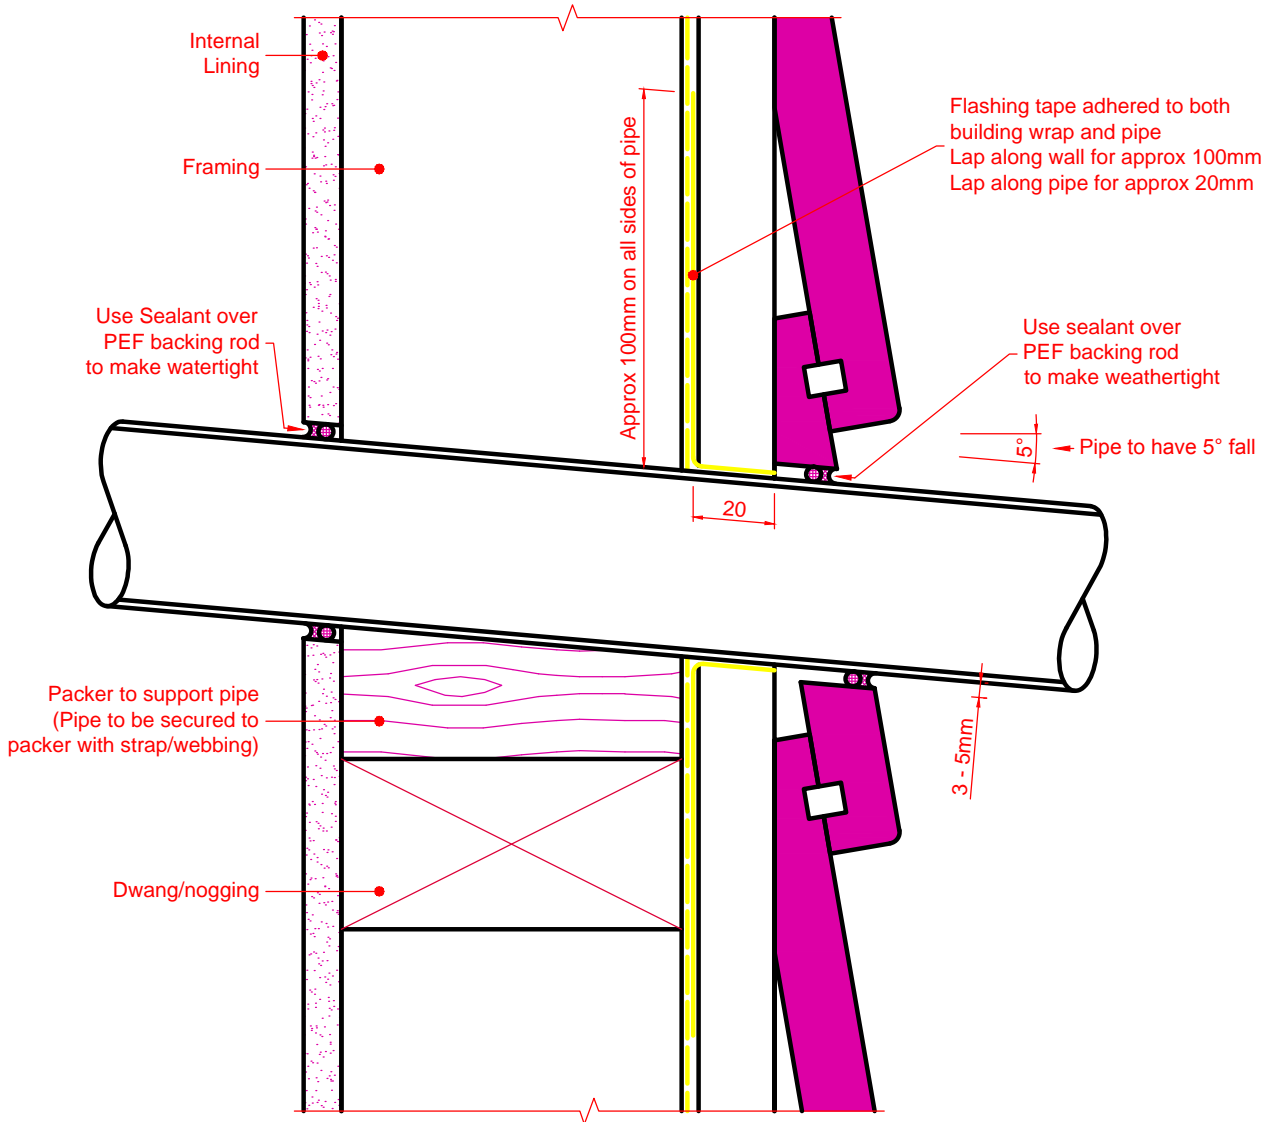

Pipe Penetration Details

Note: Refer to the Bevel Back Cavity System Installation Manual for full details