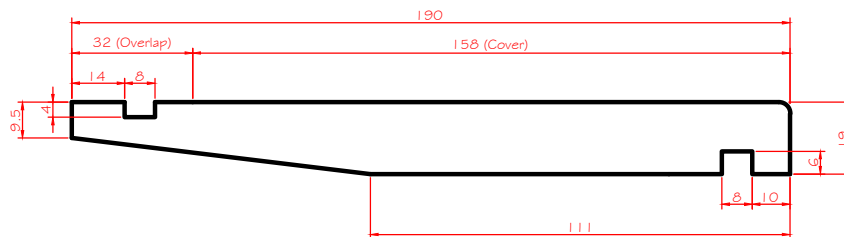

Radiata Pine Standard Bevel Back Weatherboard Profiles

P61 - Radiata Pine 142 x 19mm Standard Bevel Back Weatherboard

P62 - Radiata Pine 190 x 19mm Standard Bevel Back Weatherboard

Note: Refer to the Bevel Back Cavity System Installation Manual for full details