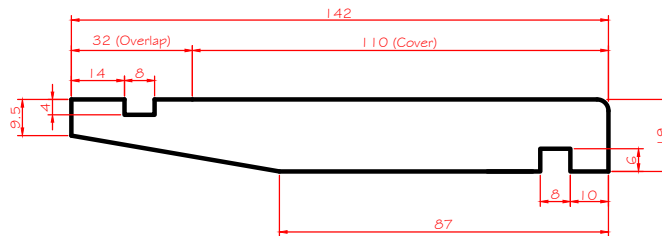

Radiata Pine Standard Bevel Back Weatherboard Profiles

P61 - Radiata Pine 142 x 19mm Standard Bevel Back Weatherboard

P62 - Radiata Pine 190 x 19mm Standard Bevel Back Weatherboard

Note: Refer to the Bevel Back Cavity System Installation Manual for full details