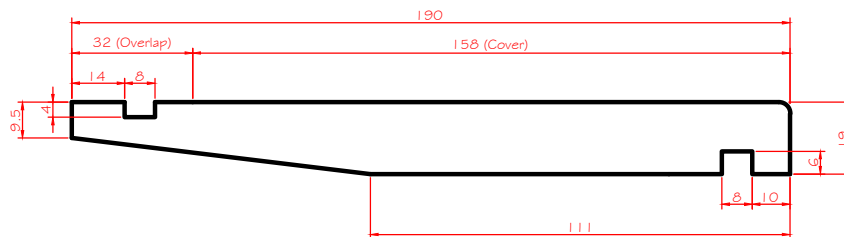

# Accoya wood Standard Bevel Back Weatherboard Profiles

**P61 - Accoya Wood 142 x 19mm Standard Bevel Back Weatherboard**

**P62 - Accoya Wood 190 x 19mm Standard Bevel Back Weatherboard**

*Note: Refer to the Bevel Back Cavity System Installation Manual for full details*