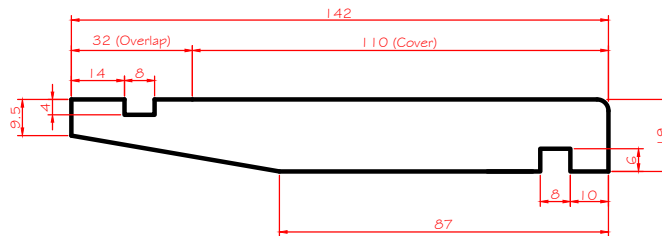

# Accoya wood Standard Bevel Back Weatherboard Profiles

**P61 - Accoya Wood 142 x 19mm Standard Bevel Back Weatherboard**

**P62 - Accoya Wood 190 x 19mm Standard Bevel Back Weatherboard**

*Note: Refer to the Bevel Back Cavity System Installation Manual for full details*